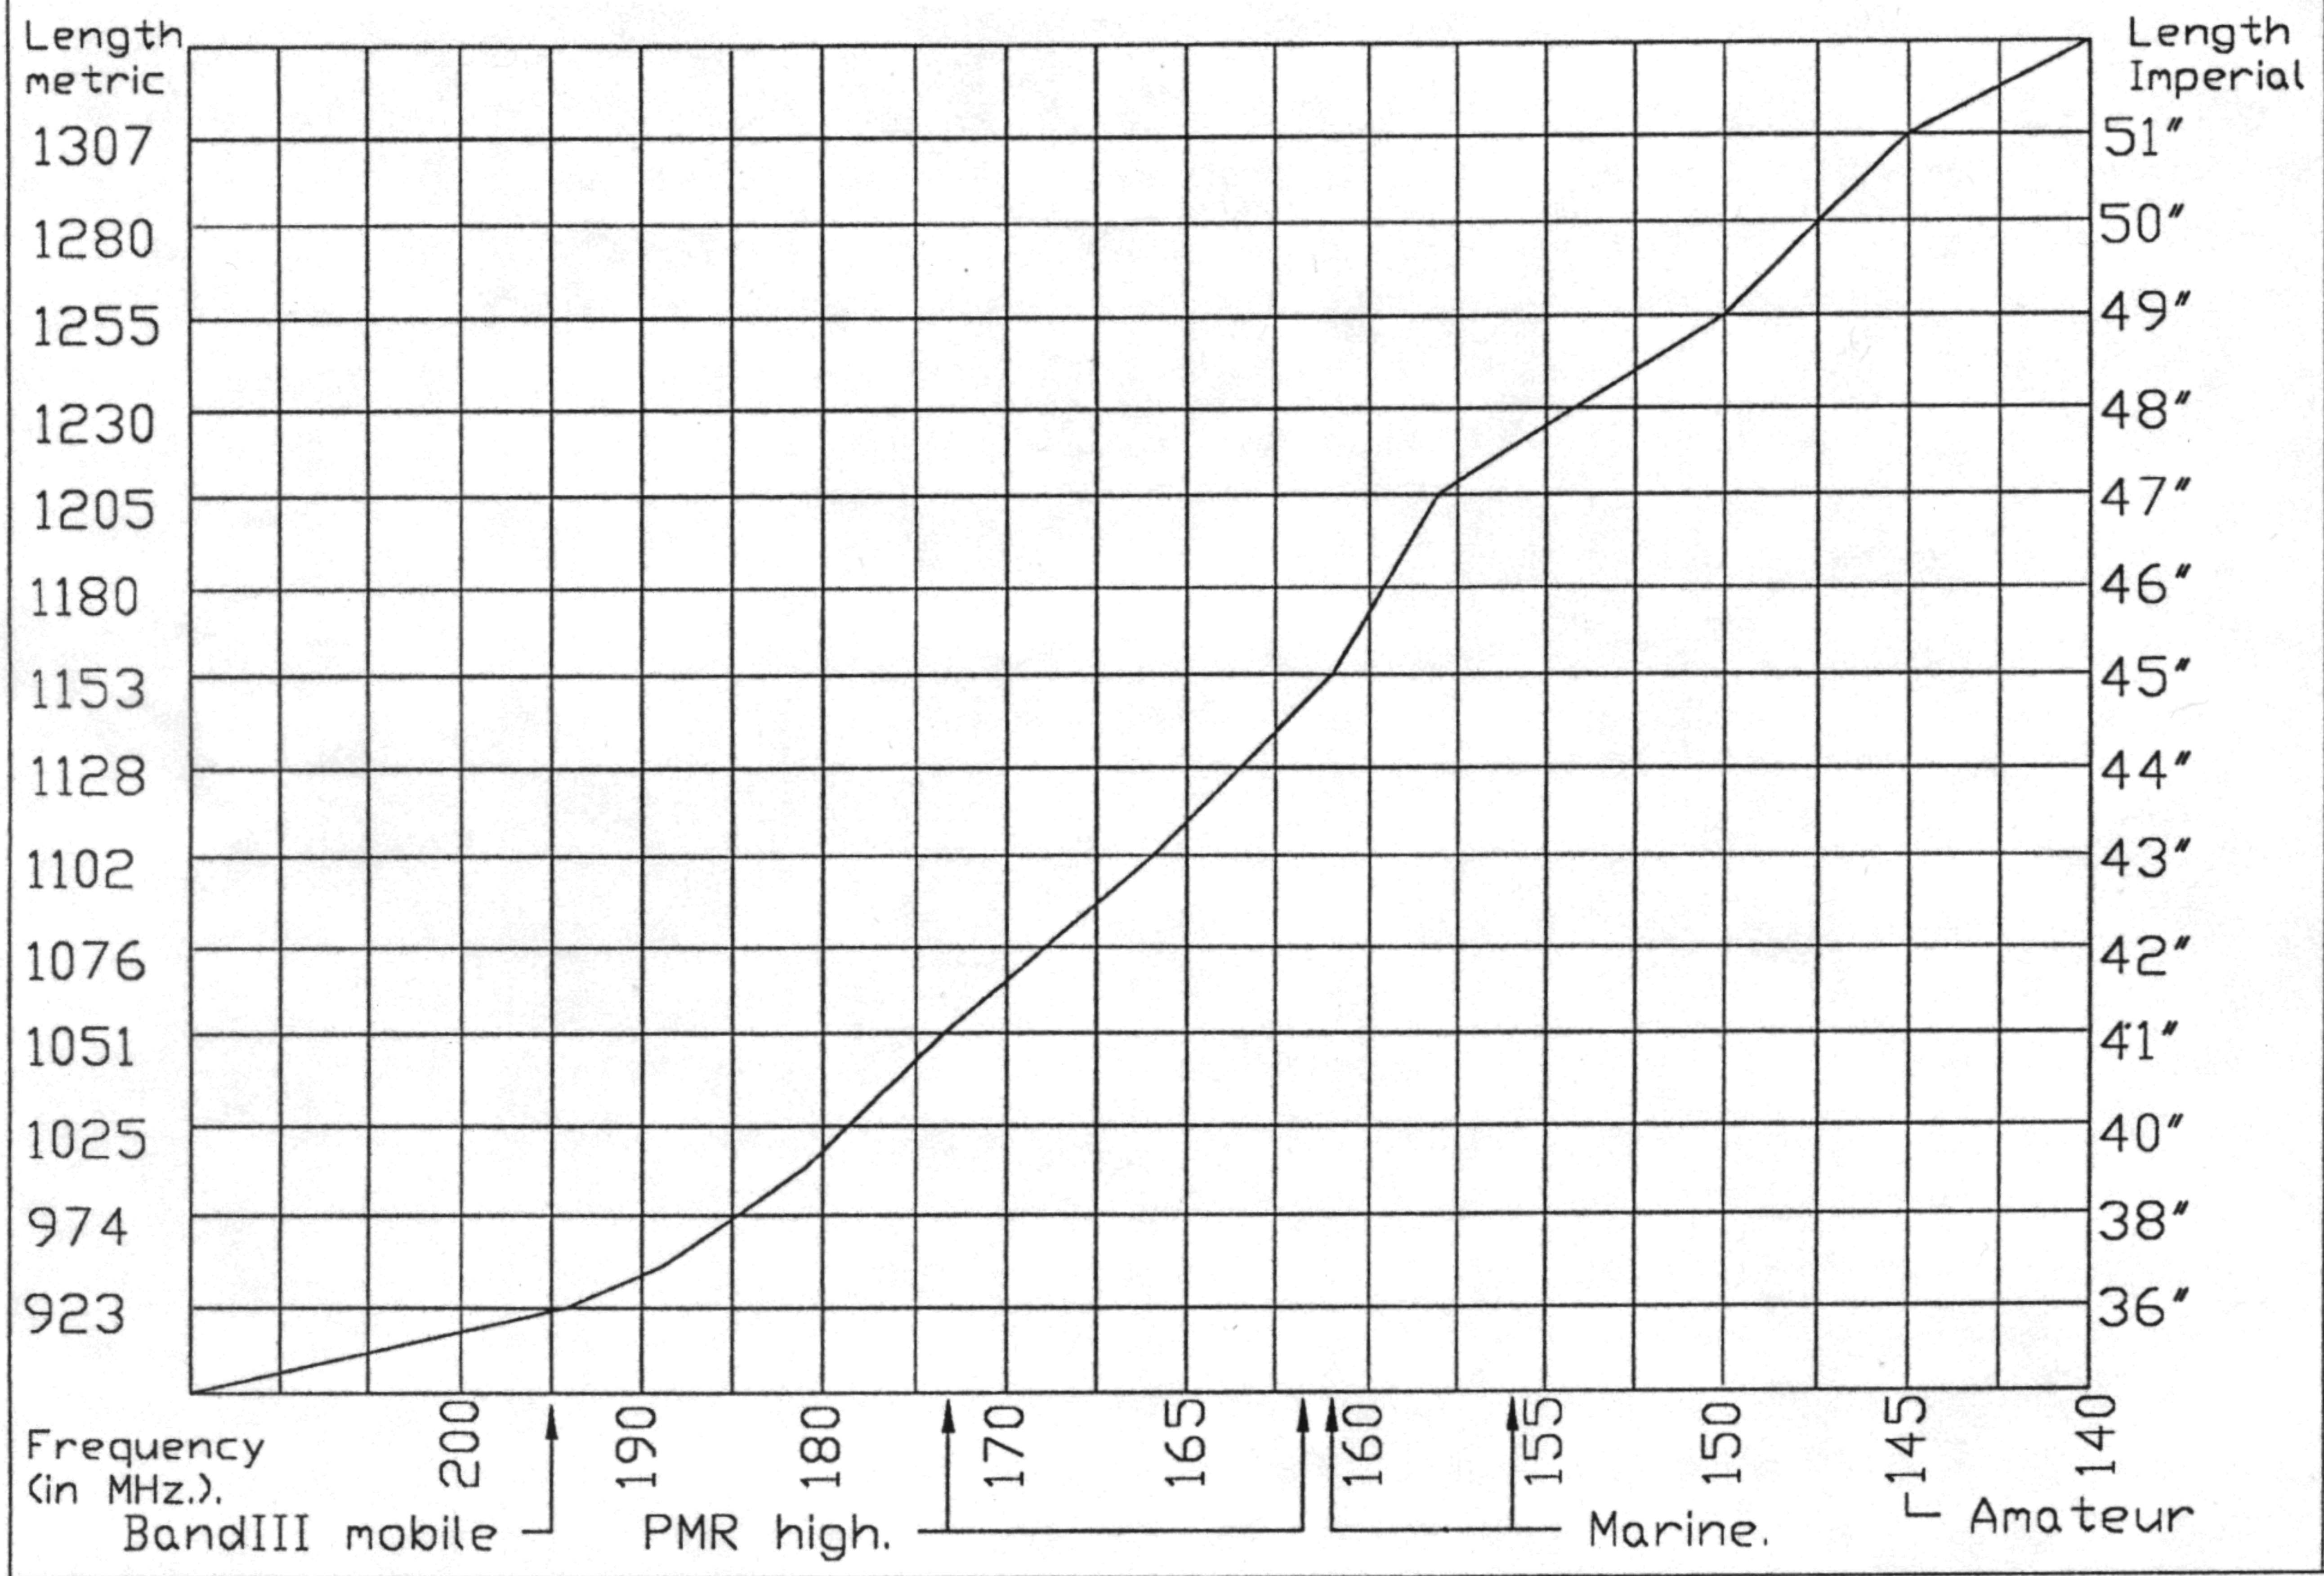

# Cutting Chart.

Part Number  
**PA125**

Type.  
VHF 5/8  
wave mobile  
antenna.

Notes.  
Lengths are  
of the whip  
when it is  
removed  
from the  
base coil.

**THIS IS  
NOT AN  
OFFICIAL  
BAND  
PLAN !!!**

BAND GUIDE  
IS FOR THE  
UK ONLY.

CUT 1.